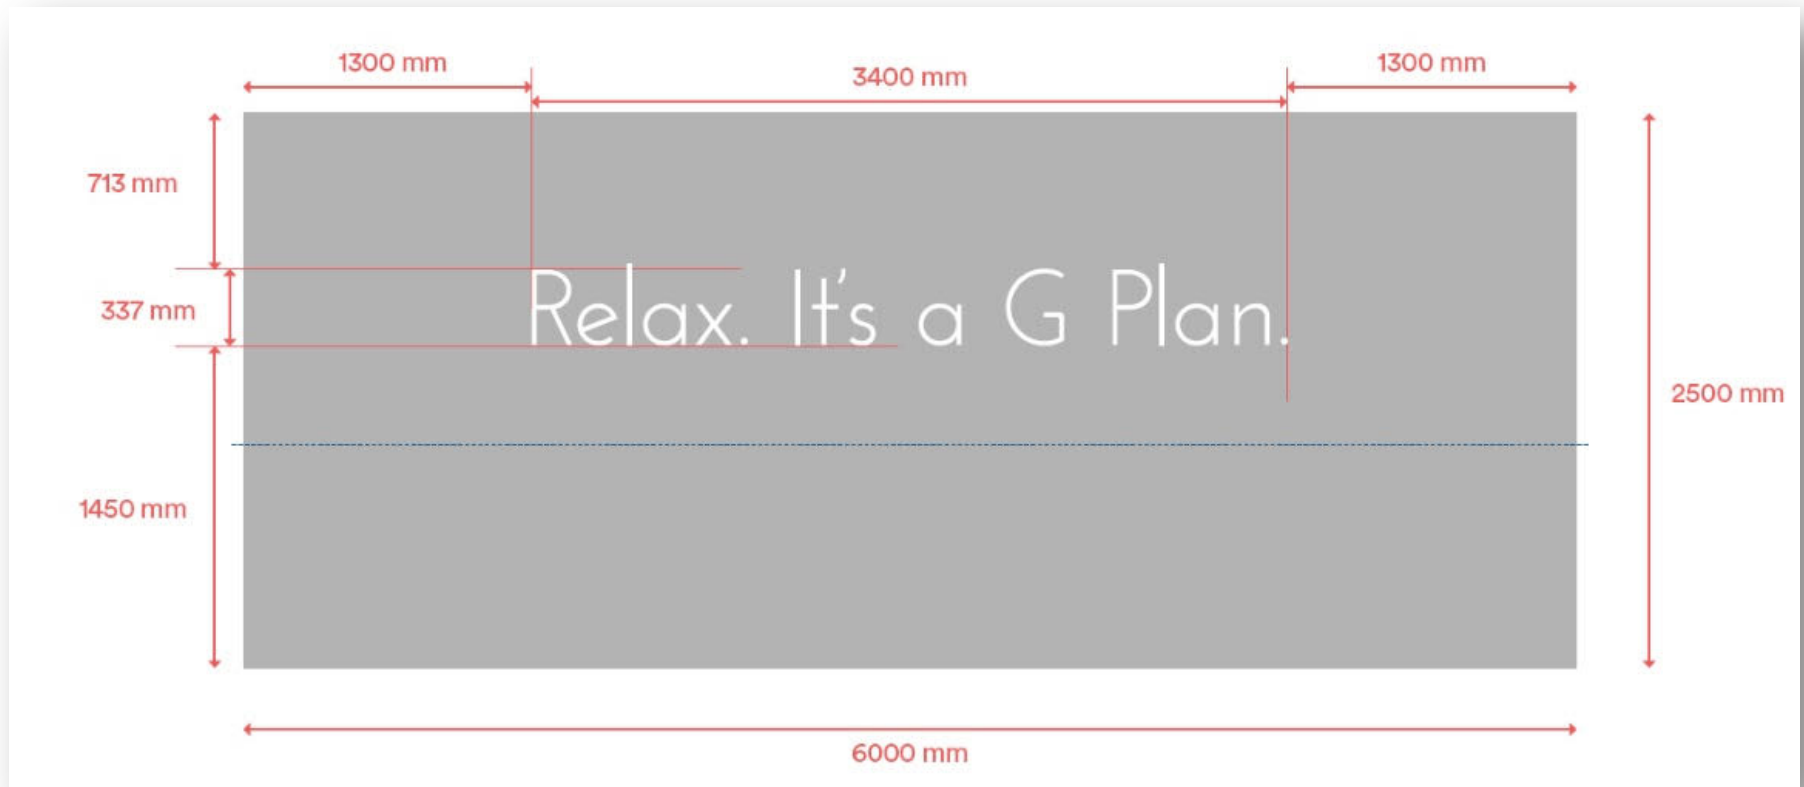

# 1 x Metal light box ( G Plan logo)

- For primary area
- Measurement bespoke

(No photography, apologies, but same format as in other stores)

# 1 x set for 'Choose your fabric' wall with hanging fabric

- Store to advise wall measurements
- Wall needs painted grey, colour ref:  
Dulux  
OONN25/000

# 1 x Vinyl wall graphic with 'Relax its a G Plan' strap line + G plan logo

- Size can be bespoke to wall